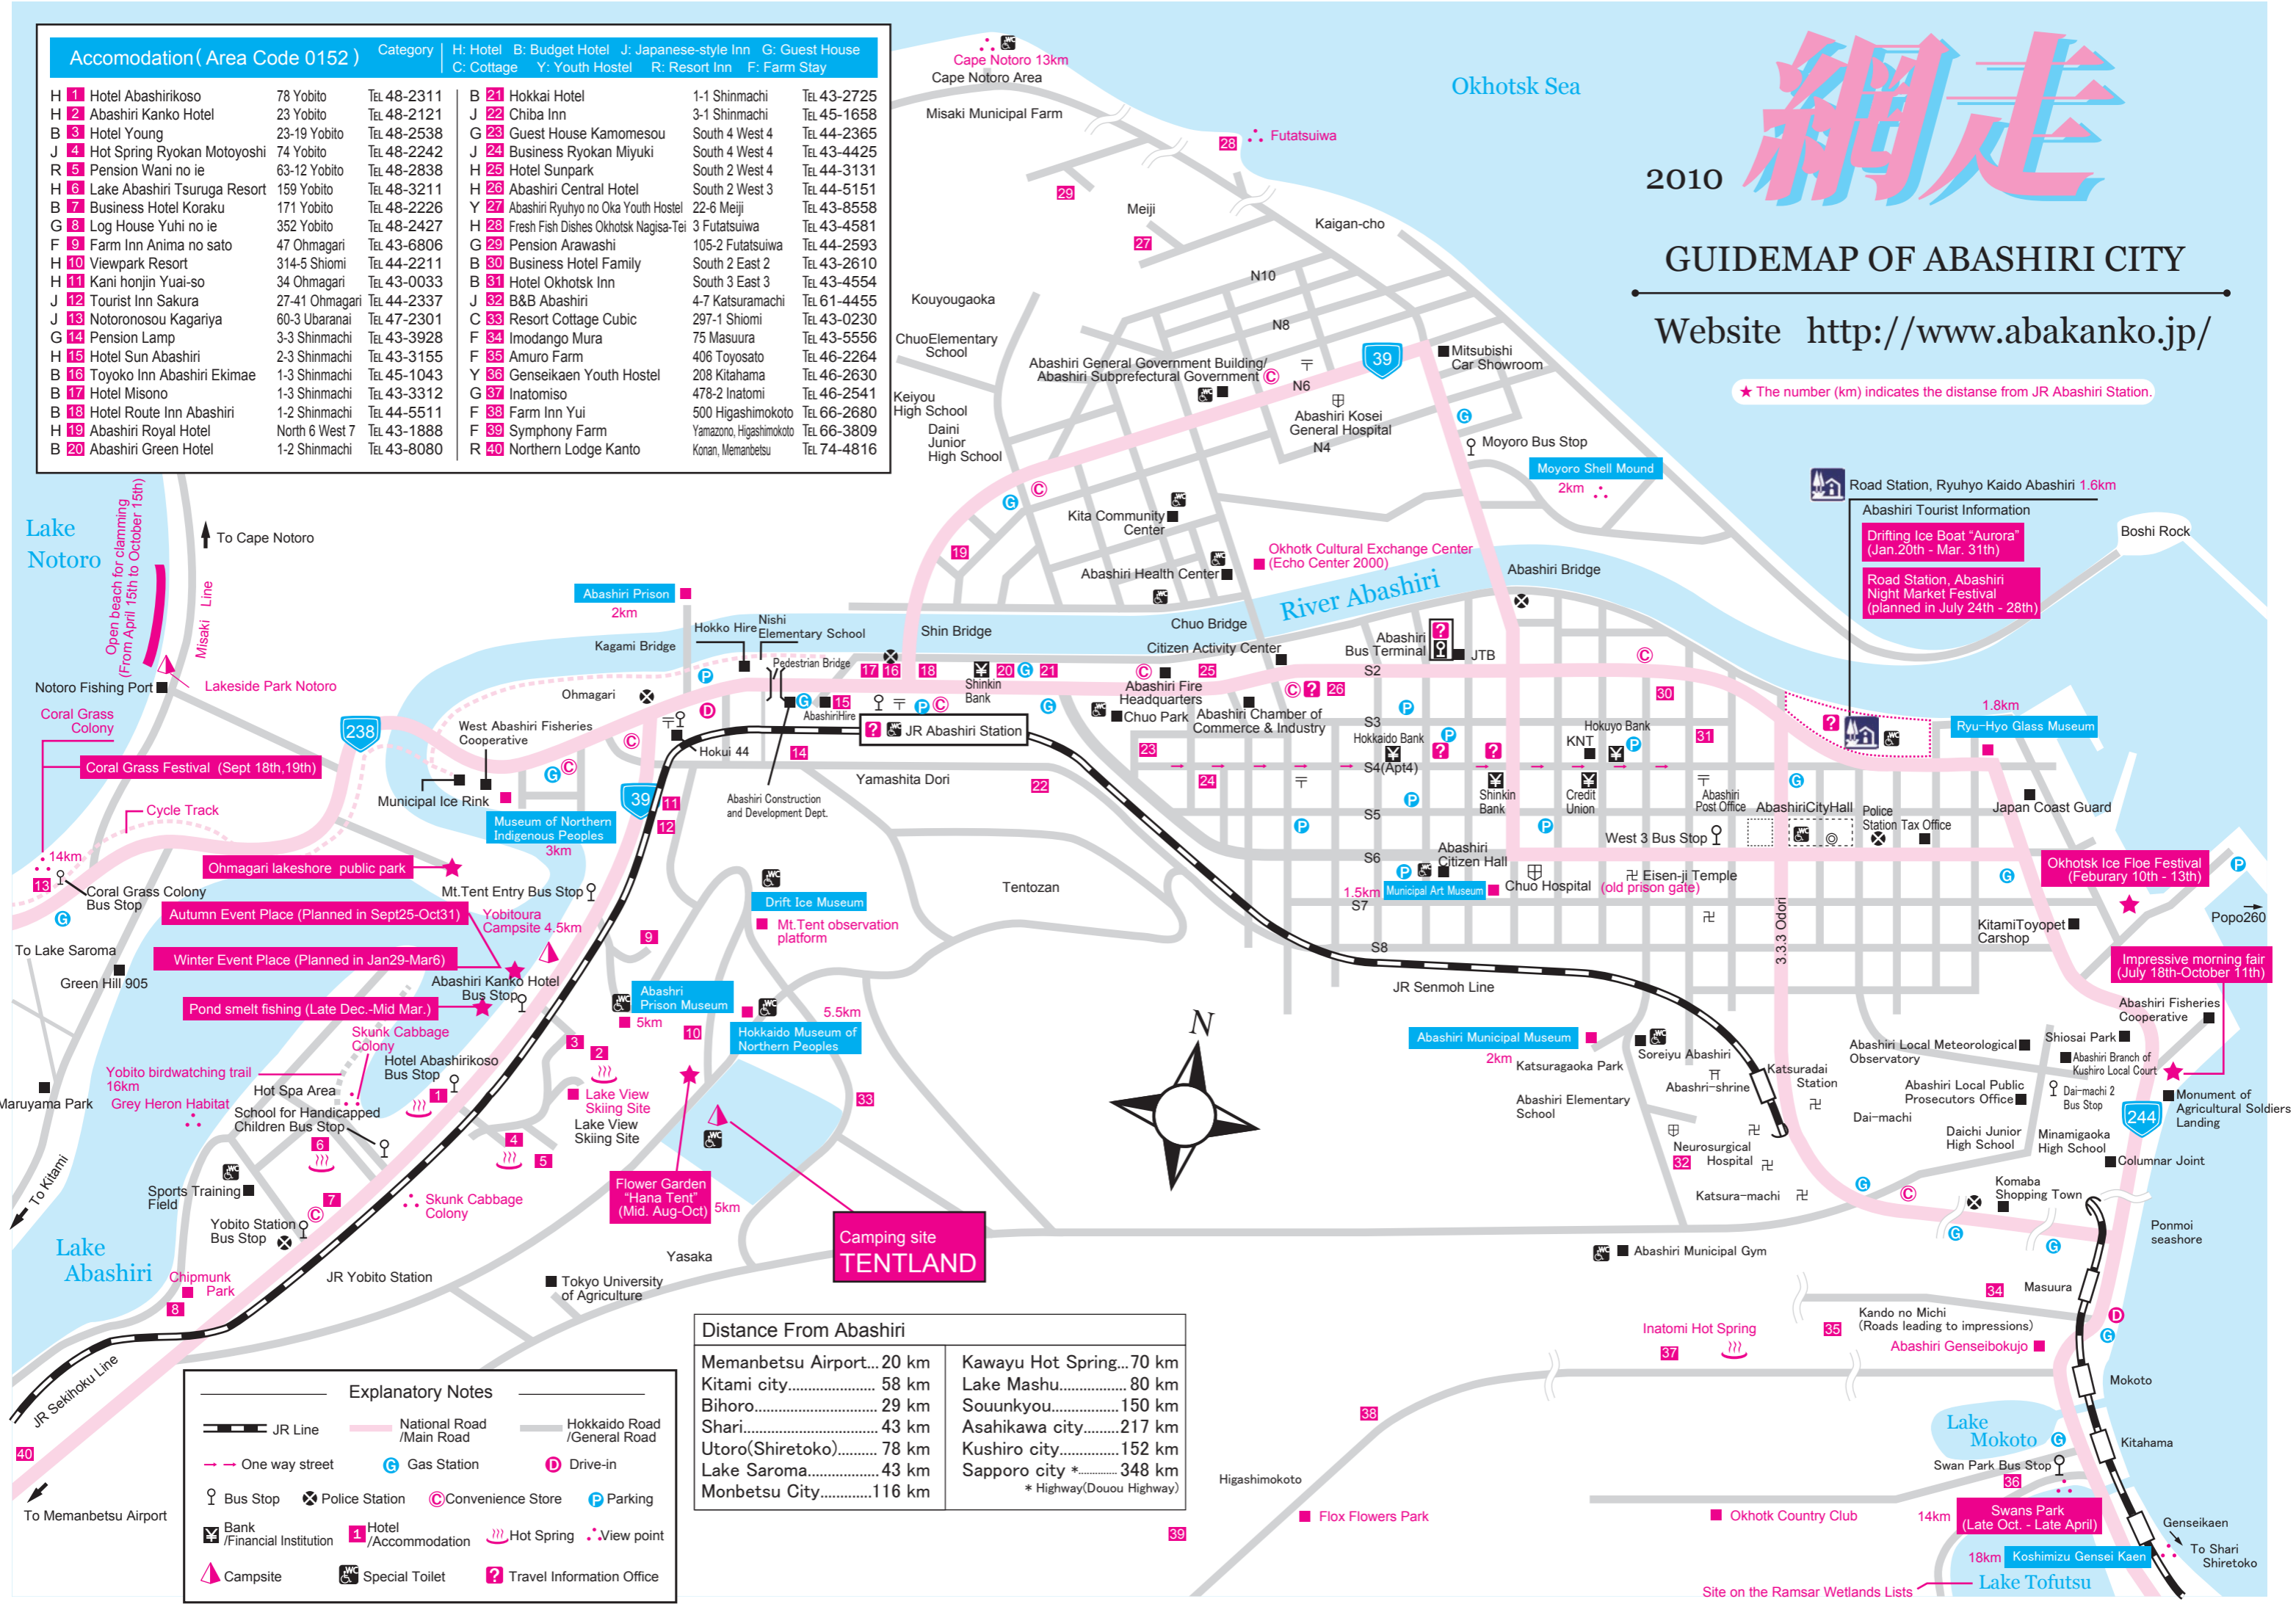

網走

2010

GUIDEMAP OF ABASHIRI CITY

Website <http://www.abakanko.jp/>

★ The number (km) indicates the distance from JR Abashiri Station.

Memanbetsu Airport... 20 km	Kawayu Hot Spring... 70 km
Kitami city..... 58 km	Lake Mashu..... 80 km
Bihoro..... 29 km	Souunkyuu..... 150 km
Shari..... 43 km	Asahikawa city..... 217 km
Utoro(Shiretoko)..... 78 km	Kushiro city..... 152 km
Lake Saroma..... 43 km	Sapporo city *..... 348 km
Monbetsu City..... 116 km	* Highway(Douou Highway)

Abashiri Tourist Information

- Drifting Ice Boat "Aurora" (Jan.20th - Mar. 31th)
- Road Station, Abashiri Night Market Festival (planned in July 24th - 28th)
- Okhotsk Ice Floe Festival (February 10th - 13th)
- Impressive morning fair (July 18th-October 11th)

Open beach for clamming (From April 15th to October 15th)

To Cape Notoro

Misaki Line

Abashiri Prison 2km

Ohmagari lakeshore public park

Autumn Event Place (Planned in Sept25-Oct31)

Winter Event Place (Planned in Jan29-Mar6)